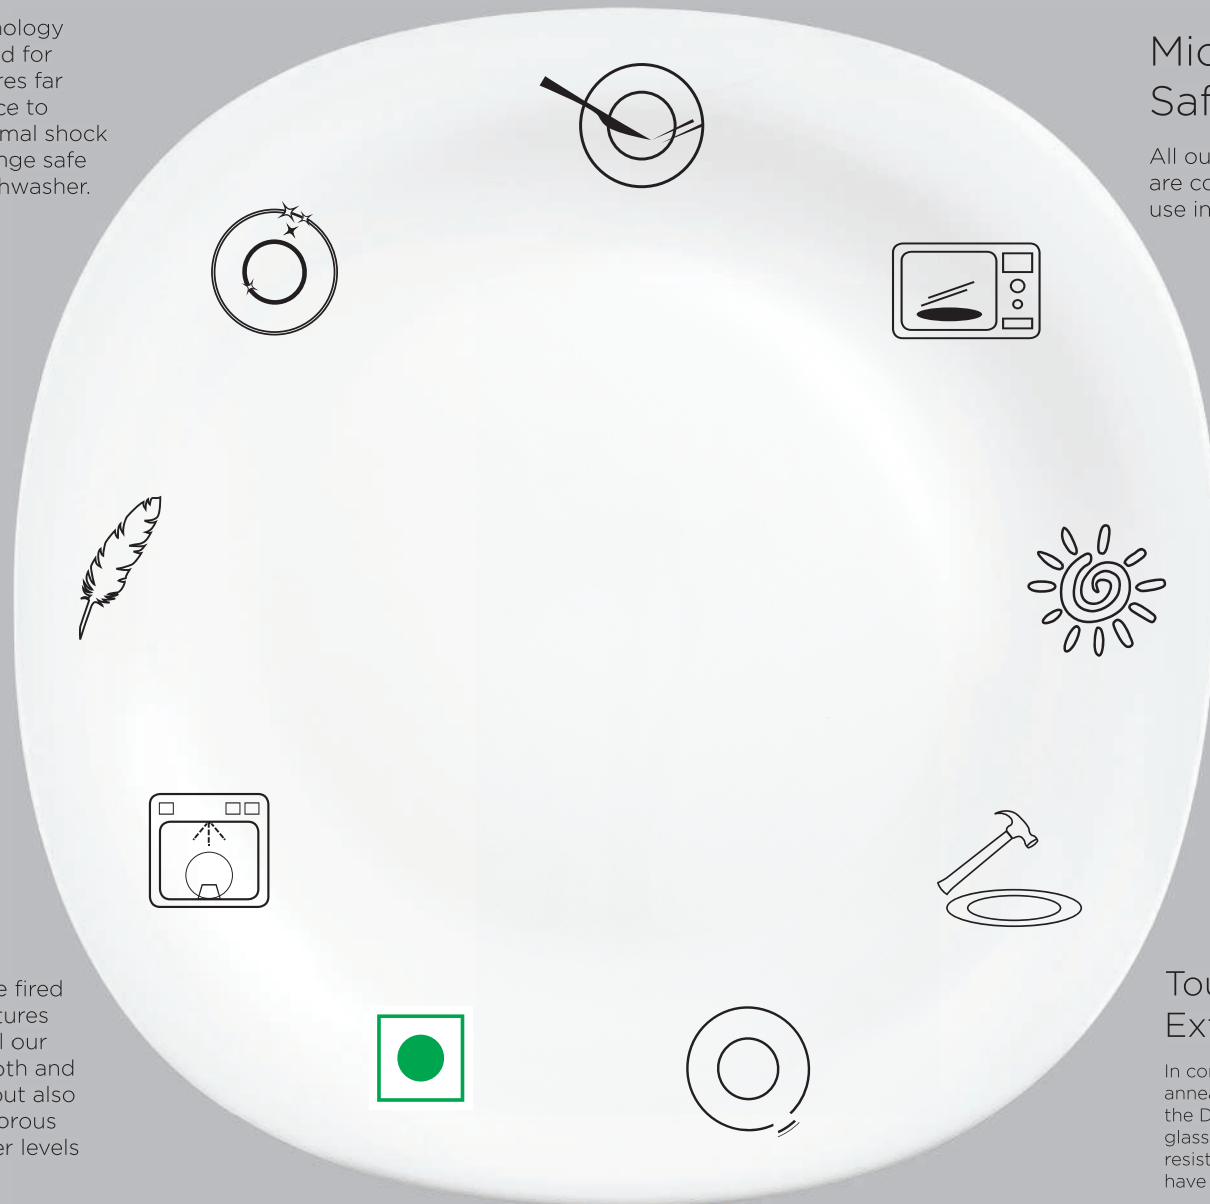

Scratch Resistance

The extraordinary glazing fired under highly controlled conditions ensures strong resistance to scratches and abrasions.

Dishwasher Safe

Advanced technology and process used for tempering ensures far greater resistance to impact and thermal shock to make Diva range safe to use in the dishwasher.

Microwave Safe

All our range of products are completely safe to use in the microwave.

Super Light

The European technology used to craft these products ensures much lighter and significantly thinner wares with almost zero surface porosity.

Super white

Enhanced whiteness is an outstanding feature with the Diva collection. We use the finest quality of chemical components to enhance the subtle glow of opal, making it whiter than ever.

100% Hygienic

The special glaze fired at high temperatures not only gives all our products a smooth and polished finish, but also ensures a non-porous surface for higher levels of hygiene.

Bone Ash Free

Our products are completely bone ash-free, meaning 100%-vegetarian.

Break Resistant

In an unlikely event of breakage, Diva tempered opal glassware shatters into harmless fragments, in contrast to the annealed glassware.

QUADRA

— COLLECTION —

Keeping with the tradition of constant innovation, the stylish range of square shapes was launched, known as the Quadra Collection from Diva. The Quadra Collection promises to add a trendy & contemporary feel to your dining experience.