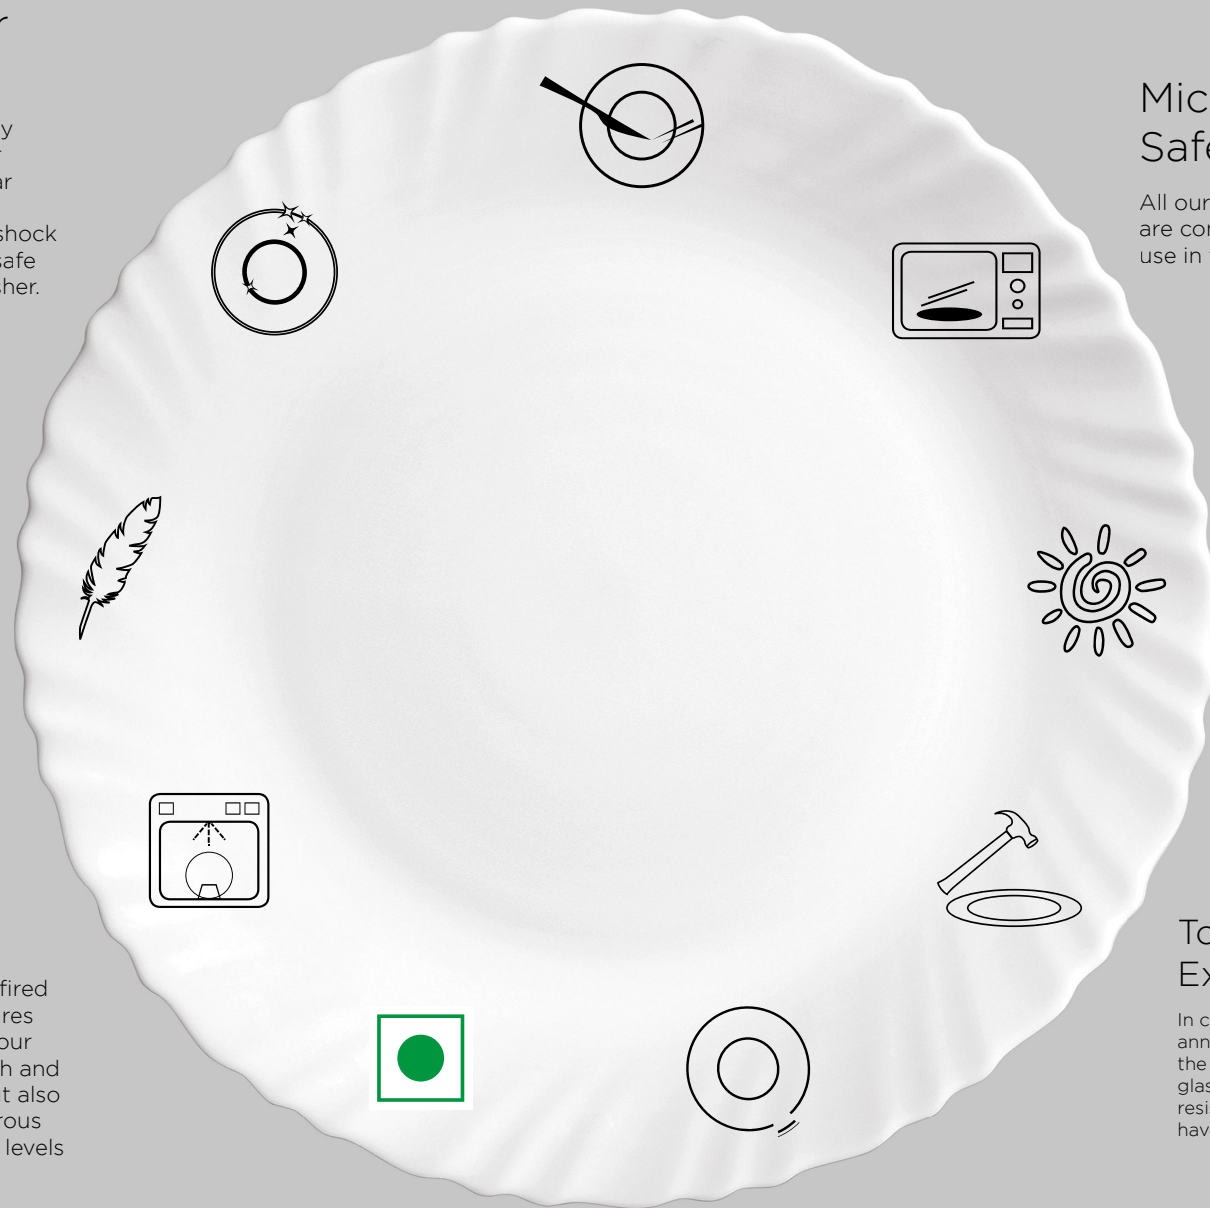

Scratch Resistance*

The extraordinary glazing fired under highly controlled conditions ensures strong resistance to scratches and abrasions.

Dishwasher Safe*

Advanced technology and process used for tempering ensures far greater resistance to impact and thermal shock to make Diva range safe to use in the dishwasher.

Microwave Safe

All our range of products are completely safe to use in the microwave.

Super Light*

The European technology used to craft these products ensures much lighter and significantly thinner wares with almost zero surface porosity.

Super white*

Enhanced whiteness is an outstanding feature with the Diva collection. We use the finest quality of chemical components to enhance the subtle glow of opal, making it whiter than ever.

100% Hygienic

The special glaze fired at high temperatures not only gives all our products a smooth and polished finish, but also ensures a non-porous surface for higher levels of hygiene.

Toughened Extra Strong*

In comparison to normal annealed glassware, the Diva tempered opal glassware has greater resistance to impact and have a longer usage life.

Bone Ash Free

Our products are completely bone ash-free, meaning 100%-vegetarian.

Break Resistant

In an unlikely event of breakage, Diva tempered opal glassware shatters into harmless fragments, in contrast to the annealed glassware.

INDEX

NOVO COLLECTION	04 - 13
MELODY TEA & COFFEE COLLECTION	14 - 23